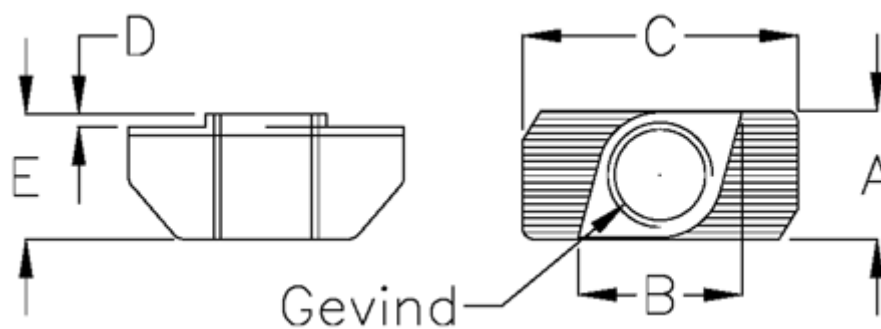

Data Sheet

Article number: 0581421026

Description: Hepco MCS 1-242-1026 T-Nut M6 (slot 8)
M6 (slot 8)

Measures

A	= 7.9
B	= 7.9
C	= 16.3
D	= 1.4
E	= 6.2
Thread	= M6
Weight (kg)	= 0.004